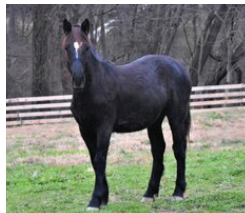

Gentle Giants Draft Horse Rescue

Mischief: Percheron yearling filly, 14h and growing! No known limitations.

adoptions@gentlegiantsdrafthorserescue.org;
www.gentlegiantsdrafthorserescue.org