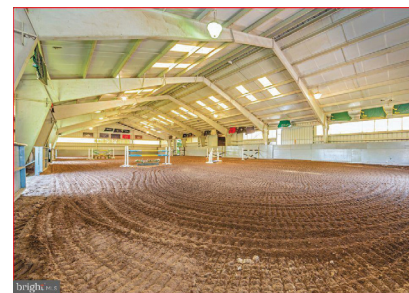

# RAYLYN FARMS

4800 Ballenger Creek Pike, Frederick, Maryland

Call Dan Corr  
202-494-3530

0421