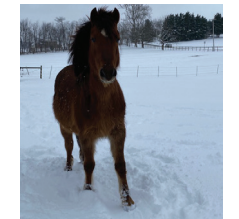

Standardbred Retirement Foundation

Ellie: gorgeous girl w/flair! Stocky, sturdy, awesome demeanor! Walk, pace, trot, canter! Very fluid & floaty! Amazing drsg or pleasure prospect! Require advanced, experienced rider! 15.2h, 2005, Bay, Mare.

609-738-3255; SRFAdoption@gmail.com;
www.AdoptaHorse.org

GAIT, INC.

Queso: 6yo, 14.3h grade Foxtrotter gelding. Great on trails & in ring w/nice foundation U/S, good for a confident novice rider or above. Easy keeper, will do best on a private farm. Adoption fee \$1600 in Frederick, MD

www.gaitrrr.org

Middle Ridge Farm & Rescue

Banner: 13.3h Arabian gelding pony, 8 years old. Very forward and intelligent. Looking for an experienced, confident rider to continue his training. Endless possibilities. Adoption fee \$900.