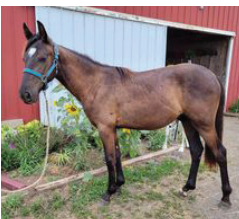

GAIT, INC.

Link: yearling Mountain Horse gelding who should mature to 15h+. He is up to date on vaccines and farrier care, he's halter broke and handled daily. Adoption fee $1000 in Frederick, MD

www.gaitrrr.org