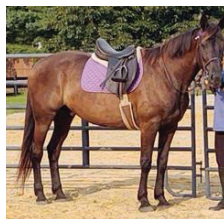

ADOPTION OPTION

Maryland Equine Transition Service

Pickles: 2007, 15.2h Thoroughbred Gelding. Pickles is a joy to spend time with and one of those horses you immediately fall in love with! He loves children and all people alike! Companion only home due to severe Kissing Spine. Barefoot, up to date on shots and coggins.

410-970-6474; horses@mdequinetransition.org;
www.mdequinetransition.org

Gentle Giants Draft Horse Rescue

Abigail: 18 year old Percheron QH cross mare. Walk trot canter for intermediate rider. Can be pushy on the ground when anxious.

adoptions@gentlegiantsdrafthorserescue.org;
www.gentlegiantsdrafthorserescue.org

Freedom Hill Horse Rescue

Sunny: 20 year old, dark brown/black, 15hh, Standardbred with a goofy personality. We believe Sunny's history was harness racing, then pulling carts for Amish. Rescued from the kill pen at auction in February of 2021. Started under saddle at walk, and working on the trot. He is still a little unsure of himself but doesn't pull any antics. No buck, rear or runaway. Gets along with other horses. UTD on everything. Good for vet, farrier, dentist & trailer.

freedom.hill.org@gmail.com; www.freedomhillhorserescue.com

Lifeline Horse Rescue & Rehab., Inc.

Batilda: aged Standardbred ex-buggy horse. She is sweet and kind, safe around children. Batilda has wear and tear from a hard life and is ready for a loving, forever home as a companion.