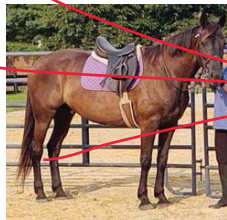

Freedom Hill Horse Rescue

~~Sunny: 20 year old, dark brown/black, 15hh, Standardbred with a goofy personality. We believe Sunny's history was harness racing, then pulling carts for Amish. Rescued from the kill pen at auction in February of 2021. Started under saddle at walk, and working on the trot. He is still a little unsure of himself but doesn't pull any antics. No buck, rear or runaway. Gets along with other horses. UTD on everything. Good for vet, farrier, dentist & trailer.~~

~~freedom.hill.org@gmail.com; www.freedomhillhorsescue.com~~

Lifeline Horse Rescue & Rehab., Inc.

~~Batilda: aged Standardbred ex-buggy horse. She is sweet and kind, safe around children. Batilda has wear and tear from a hard life and is ready for a loving, forever home as a companion.~~

~~301-318-1686; leila@lifelinehorsescue.org; www.lifelinehorsescue.org~~