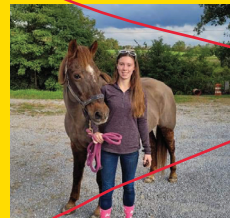

ADOPTION OPTION

Maryland Equine Transition Service

~~Pickles: 2007, 15.2h Thoroughbred Gelding. Pickles is a joy to spend time with and one of those horses you immediately fall in love with! He loves children and all people alike! Companion only home due to his Kissing Spine. Barefoot, up to date on shots and vaccinations.~~

~~410-970-6474; horses@mdequinetransition.org;
www.mdequinetransition.org~~

Gentle Giants Draft Horse Rescue

~~Abigail: 18 year old Percheron QH cross mare. Walk trot canter for intermediate rider. Can be pushy on the ground when anxious.~~

~~adoptions@gentlegiantsdrafthorsescue.org;
www.gentlegiantsdrafthorsescue.org~~

Freedom Hill Horse Rescue

~~Sunny: 20 year old, dark brown/black, 15hh, Standardbred with a goofy personality. We believe Sunny's history was harness racing, then pulling carts for Amish. Rescued from the kill pen at auction in February of 2021. Started under saddle at walk, and working on the trot. He is still a little unsure of himself but doesn't pull any antics. No buck, rear or runaway. Gets along with other horses. UTD on everything. Good for vet, farrier, dentist & trailer.~~

~~freedom.hill.org@gmail.com; www.freedomhillhorsescue.com~~

Lifeline Horse Rescue & Rehab., Inc.

~~Batilda: aged Standardbred ex-buggy horse. She is sweet and kind, safe around children. Batilda has wear and tear from a hard life and is ready for a loving, forever home as a companion.~~

~~301-318-1686; leila@lifelinehorsescue.org; www.lifelinehorsescue.org~~

The Foxie G Foundation