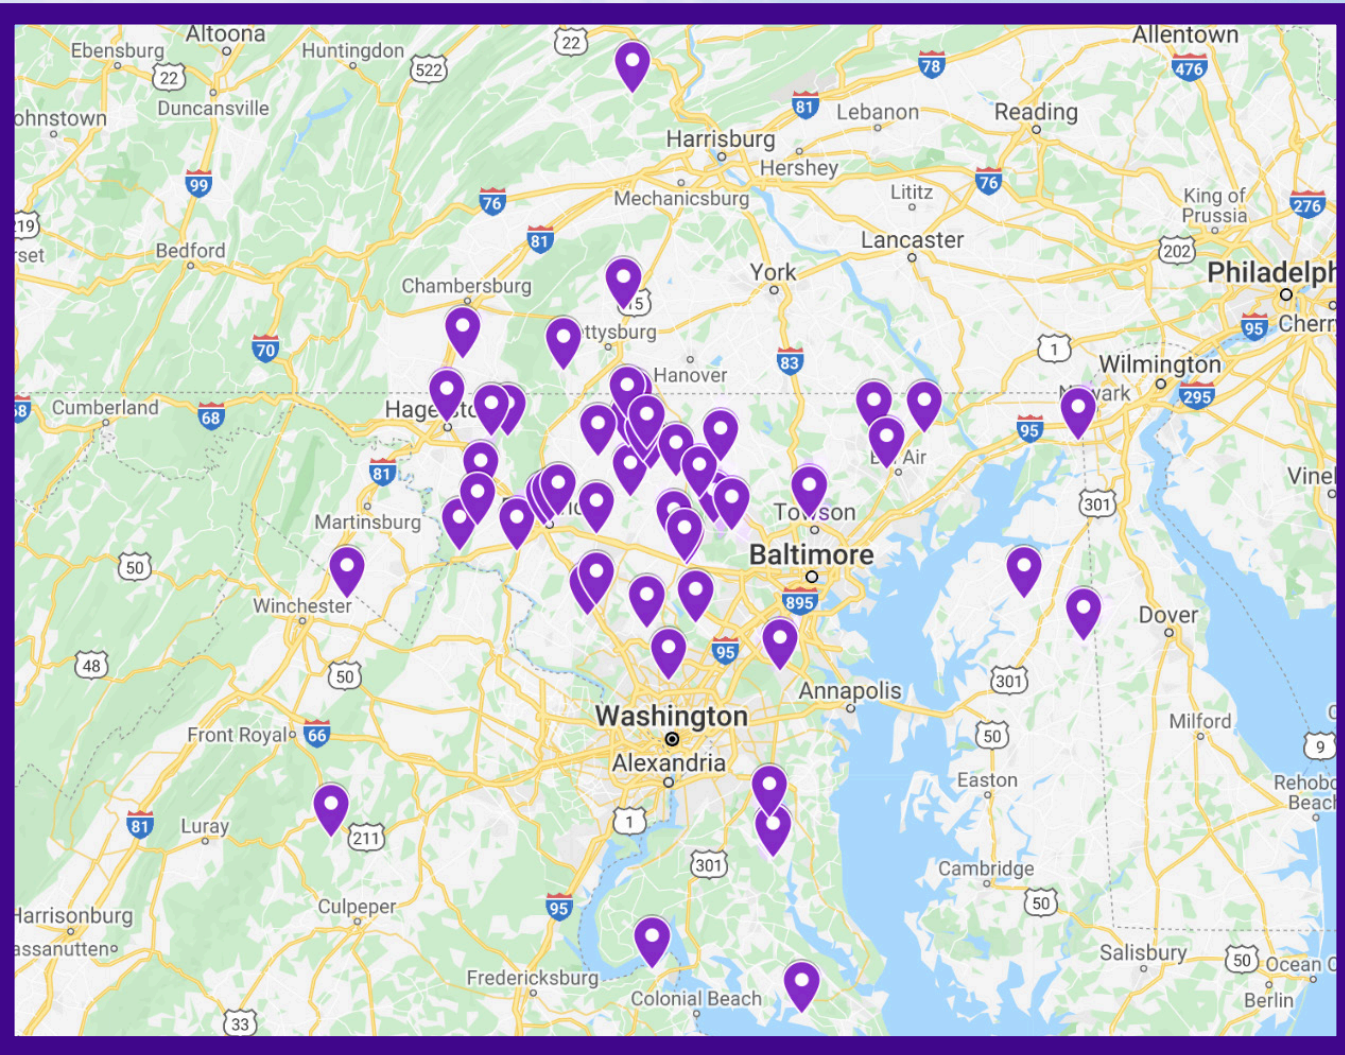

Congratulations to the Homestead Team's Clients

56 farm and home transactions in 2021!

Looking for your dream home or farm?