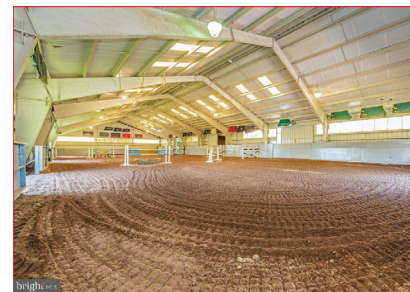

RAYLYN FARMS

4800 Ballenger Creek Pike, Frederick, Maryland

This 70-acre equestrian farm is one of the finest offerings in Maryland. Manor house, guest house and pool, three spring-fed ponds, dressage arena, indoor riding ring, Grand Prix Grass Derby field, huge jumping arena, indoor horse exerciser, office, ample staff housing, multiple barns just minutes from downtown Frederick and airport.