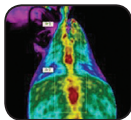

**Day 0:**  
Heat and inflammation in red & yellow

*Study by Joanna Robson DVM, Napa CA*

**Day 7:**  
Reduced inflammation; disappearing red

**7 Weeks:**  
Significant reduction of inflammation

*Back on Track makes no veterinarian claims.*