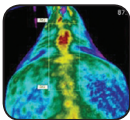

**Day 0:**  
Heat and inflammation in red & yellow

*Study by Joanna Robson DVM, Napa CA*

**Day 7:**  
Reduced inflammation; disappearing red

**7 Weeks:**  
Significant reduction of inflammation

*Back on Track makes no veterinarian claims.*