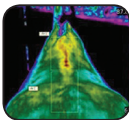

**Day 0:**  
Heat and inflammation in red & yellow

*Study by Joanna Robson DVM, Napa CA*

**Day 7:**  
Reduced inflammation; disappearing red

**7 Weeks:**  
Significant reduction of inflammation

*Back on Track makes no veterinarian claims.*